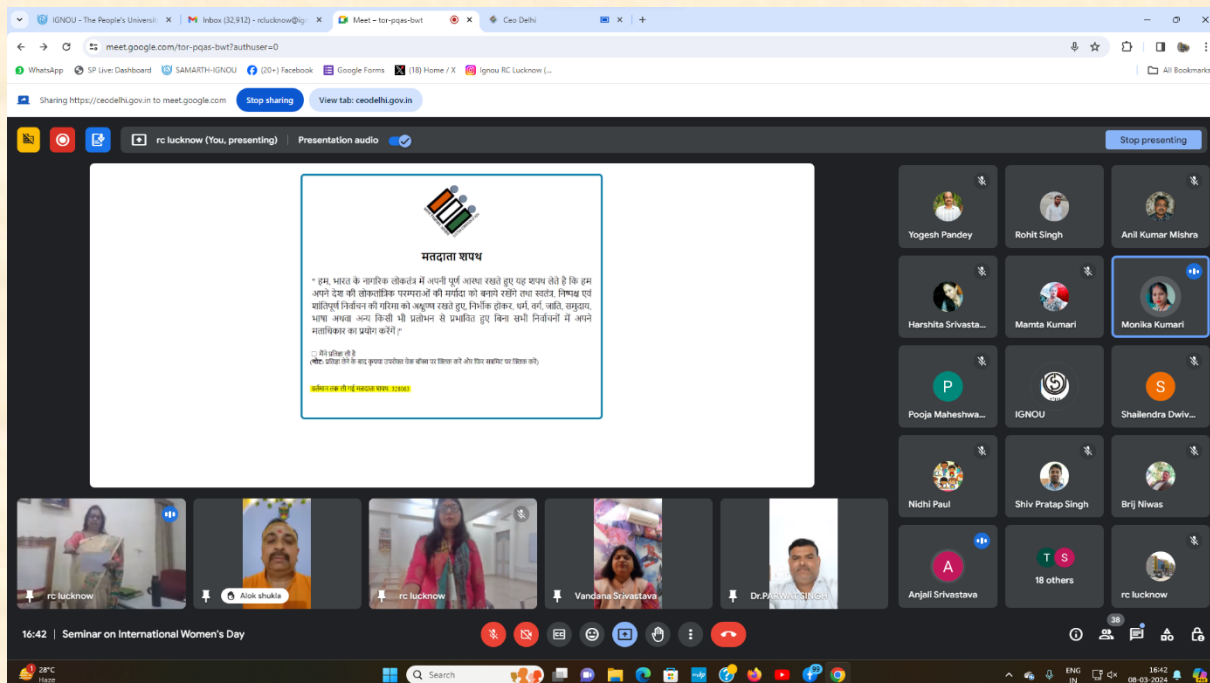

Awareness Campaign on Mera Pehla Vote Desh Ke Liye through Virtual mode by Regional Centre, Lucknow

- Senior Regional Director